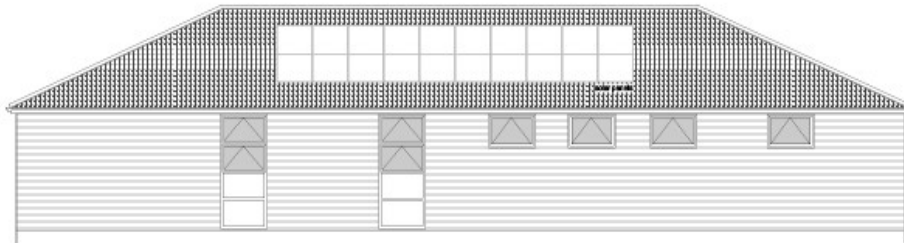

West Elevation

Duralac composite
panels colour 'charcoal'