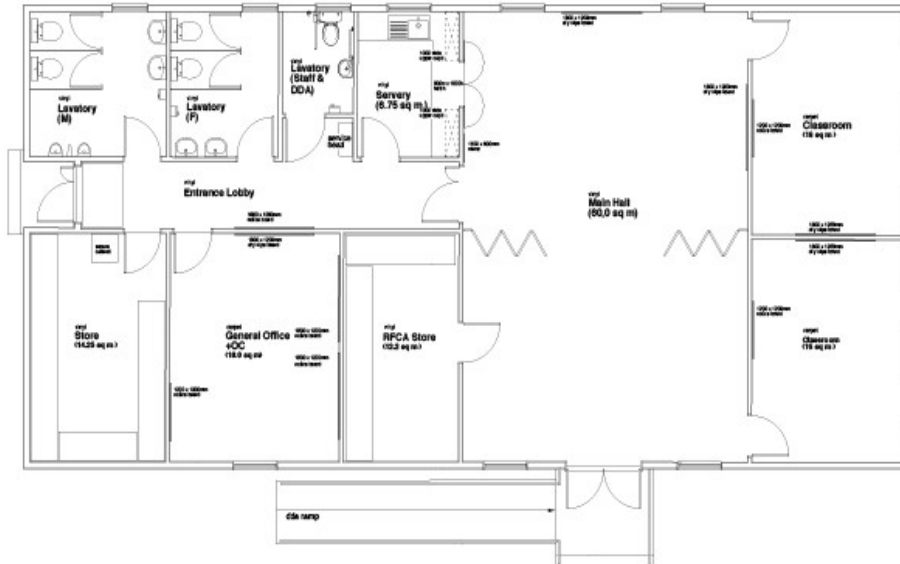

INDICATIVE ONLY