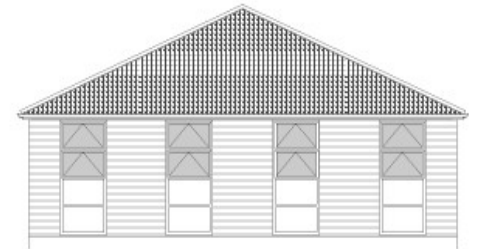

North Elevation